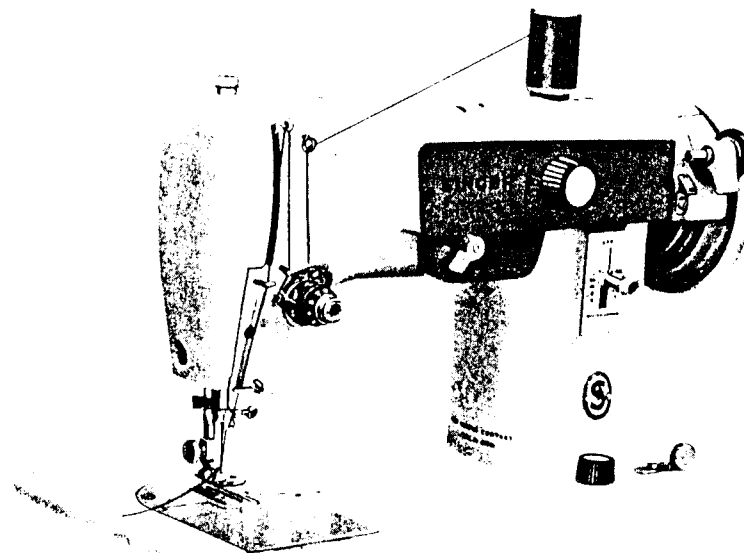

SINGER

223

LIST OF PARTS

SINGER*

MACHINE NO. 223

ATTACHMENT SET 547167

160	Bed Ext. Screw
2518	Bobbins (3)
12403	Spool Pin (2)
90530	Bed Ext. Washer
505008	Spool Pin Washer (2)
546295	Bed Extension
547162	Satin Stitch Foot
2020(15x1)	Needles 14 (3)
475	Instruction Book

From the Singer Sewing Needle Corp

List of Parts - Machine No. 223